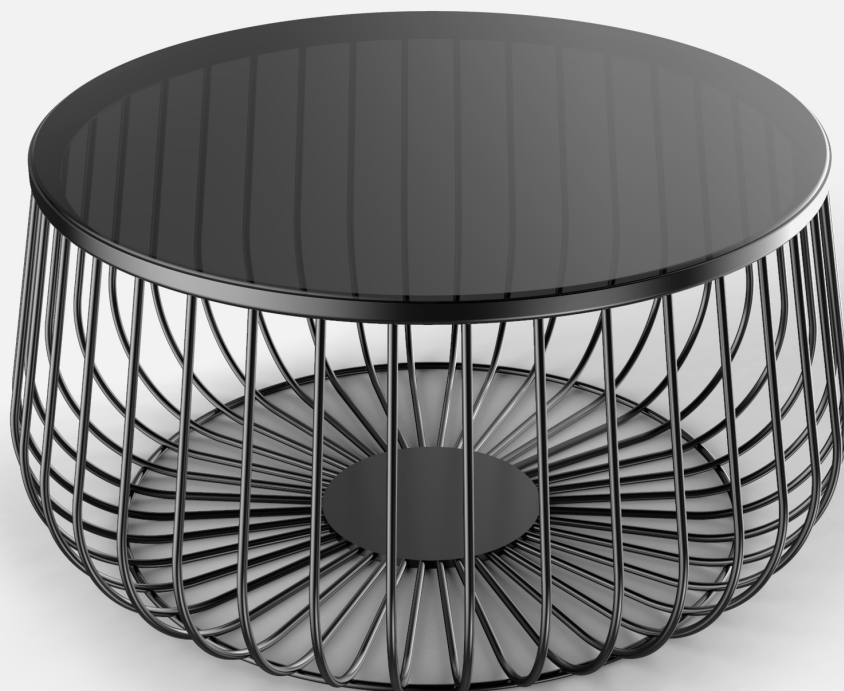

Ploča: Black glass
Debljina ploče: 20mm
Konstr.: Čelična žica 8mm
Boja konstr.: Crna hrom*
Težina: 30kg
Prečnik: 70cm
Visina: 40cm

*koristimo specijano kreirane nijanse boja u našoj radionici, kako bismo dobili prepoznatljiv ton i sjaj konstrukcije.

OPIUM COFFEE TABLE

Najklasičniji, ujedno i najtraženiji model sa crnim staklom u kombinaciji sa čeličnom konstrukcijom u tamno sivoj boji.

Miran, lako uklopljiv i neupadljiv, idealan za sve moderno-minimalistički opremljene ambijente: kuće, stanove, kancelarije, čekaonice...

03